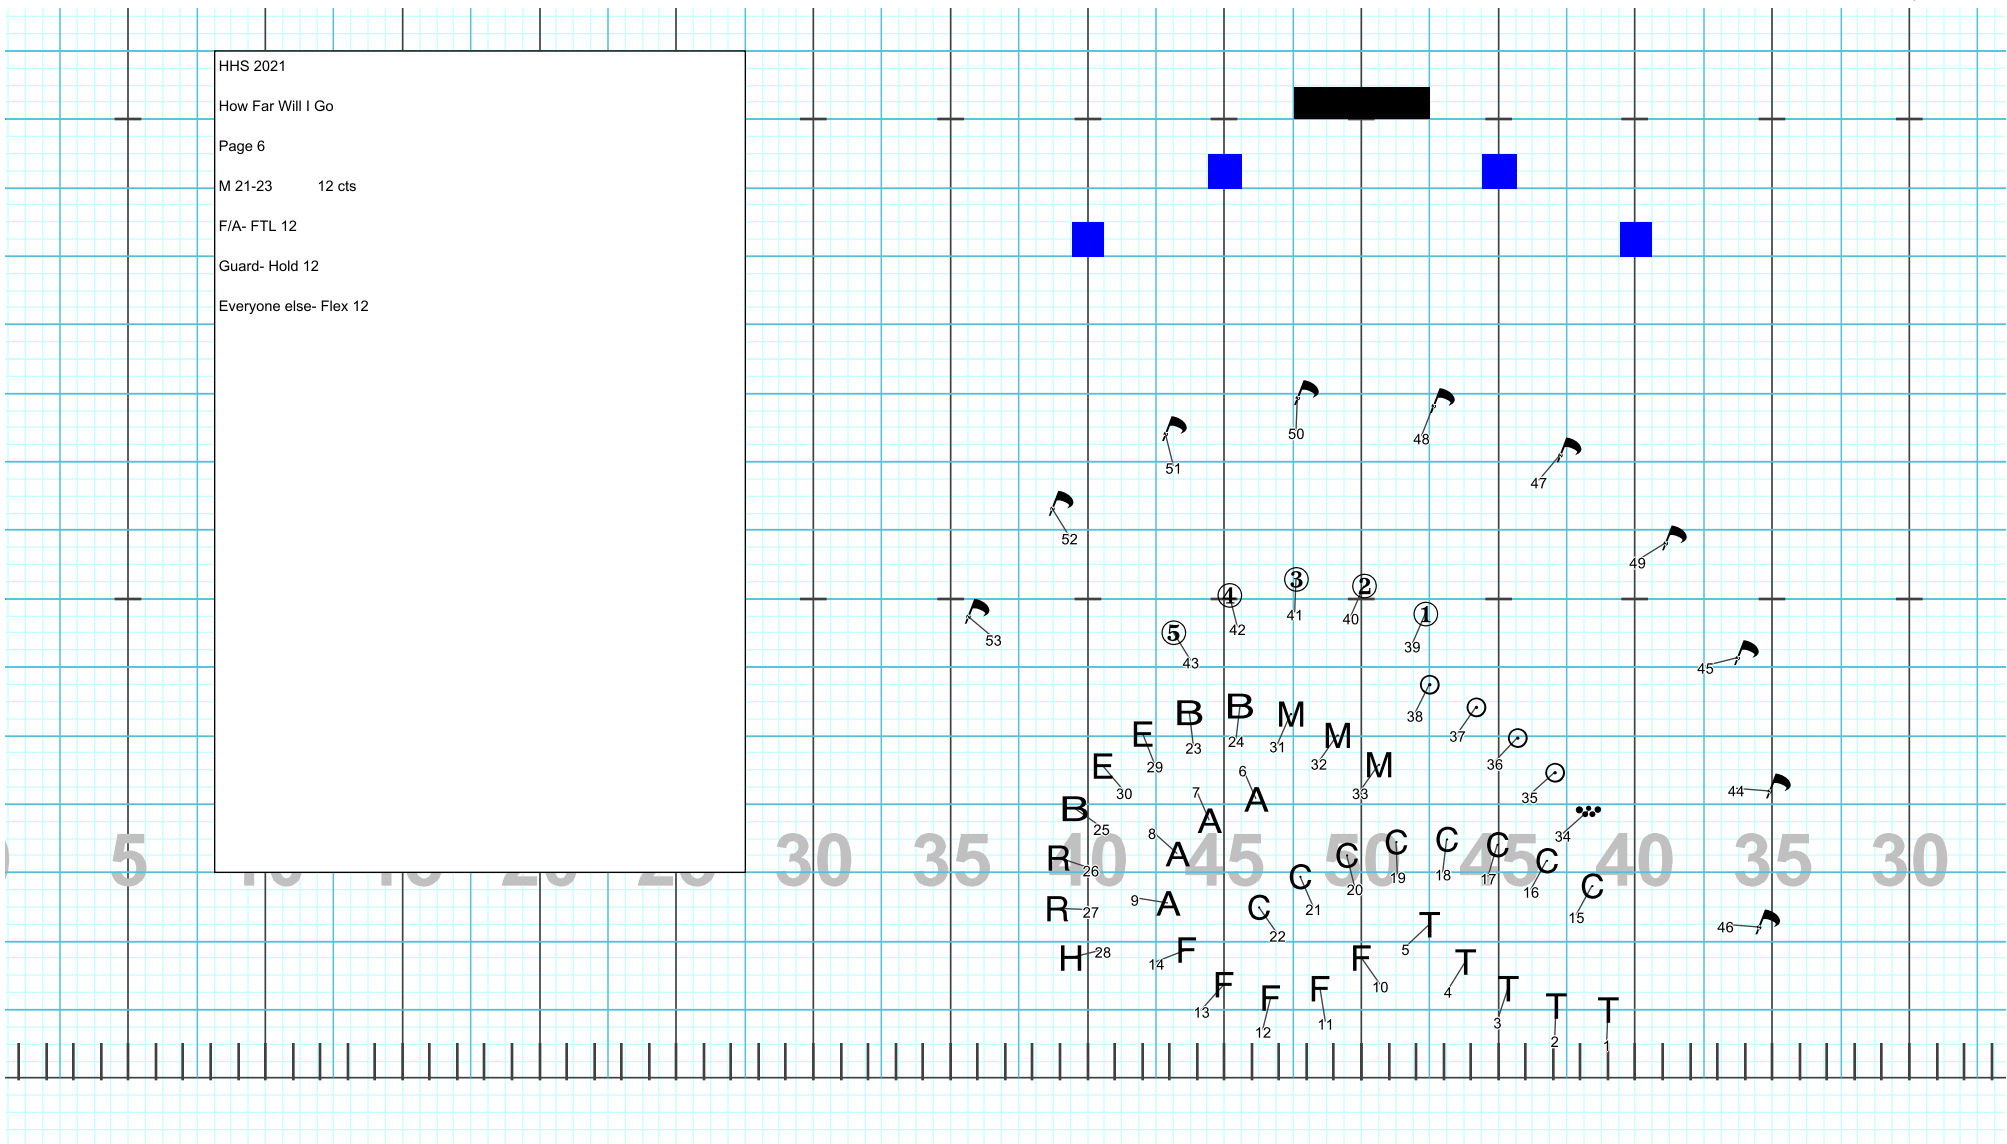

How Far I'll Go

Licensed to: Woodbridge High School
Created on Pyware 3D.

HHS 2021
How Far Will I Go
Page 6
M 21-23 12 cts
F/A- FTL 12
Guard- Hold 12
Everyone else- Flex 12

Director Viewpoint

Set #7 Counts: 12