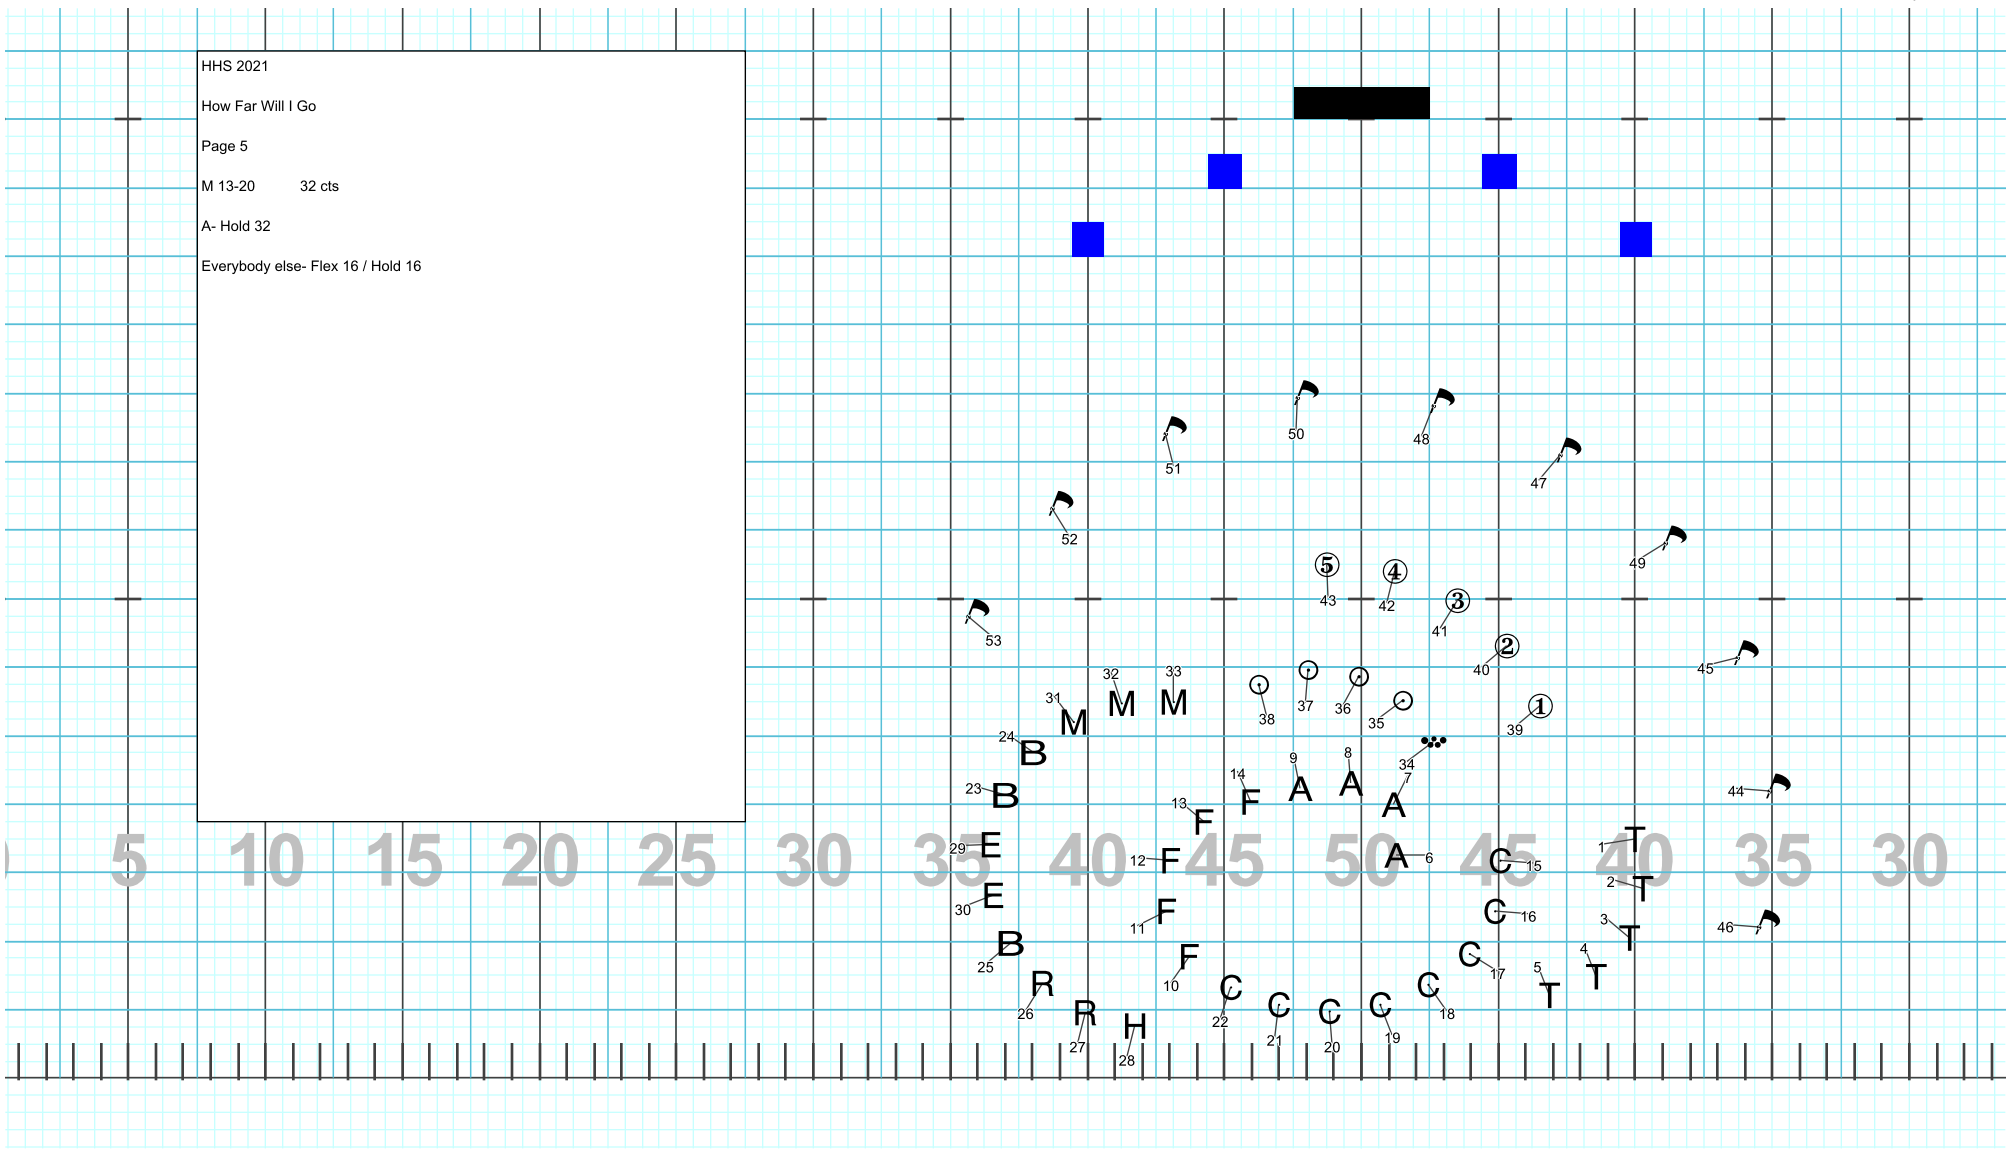

How Far I'll Go

Licensed to: Woodbridge High School
Created on Pyware 3D.

HHS 2021
How Far Will I Go
Page 5
M 13-20 32 cts
A- Hold 32
Everybody else- Flex 16 / Hold 16

Director Viewpoint

Set #5 Counts: 16