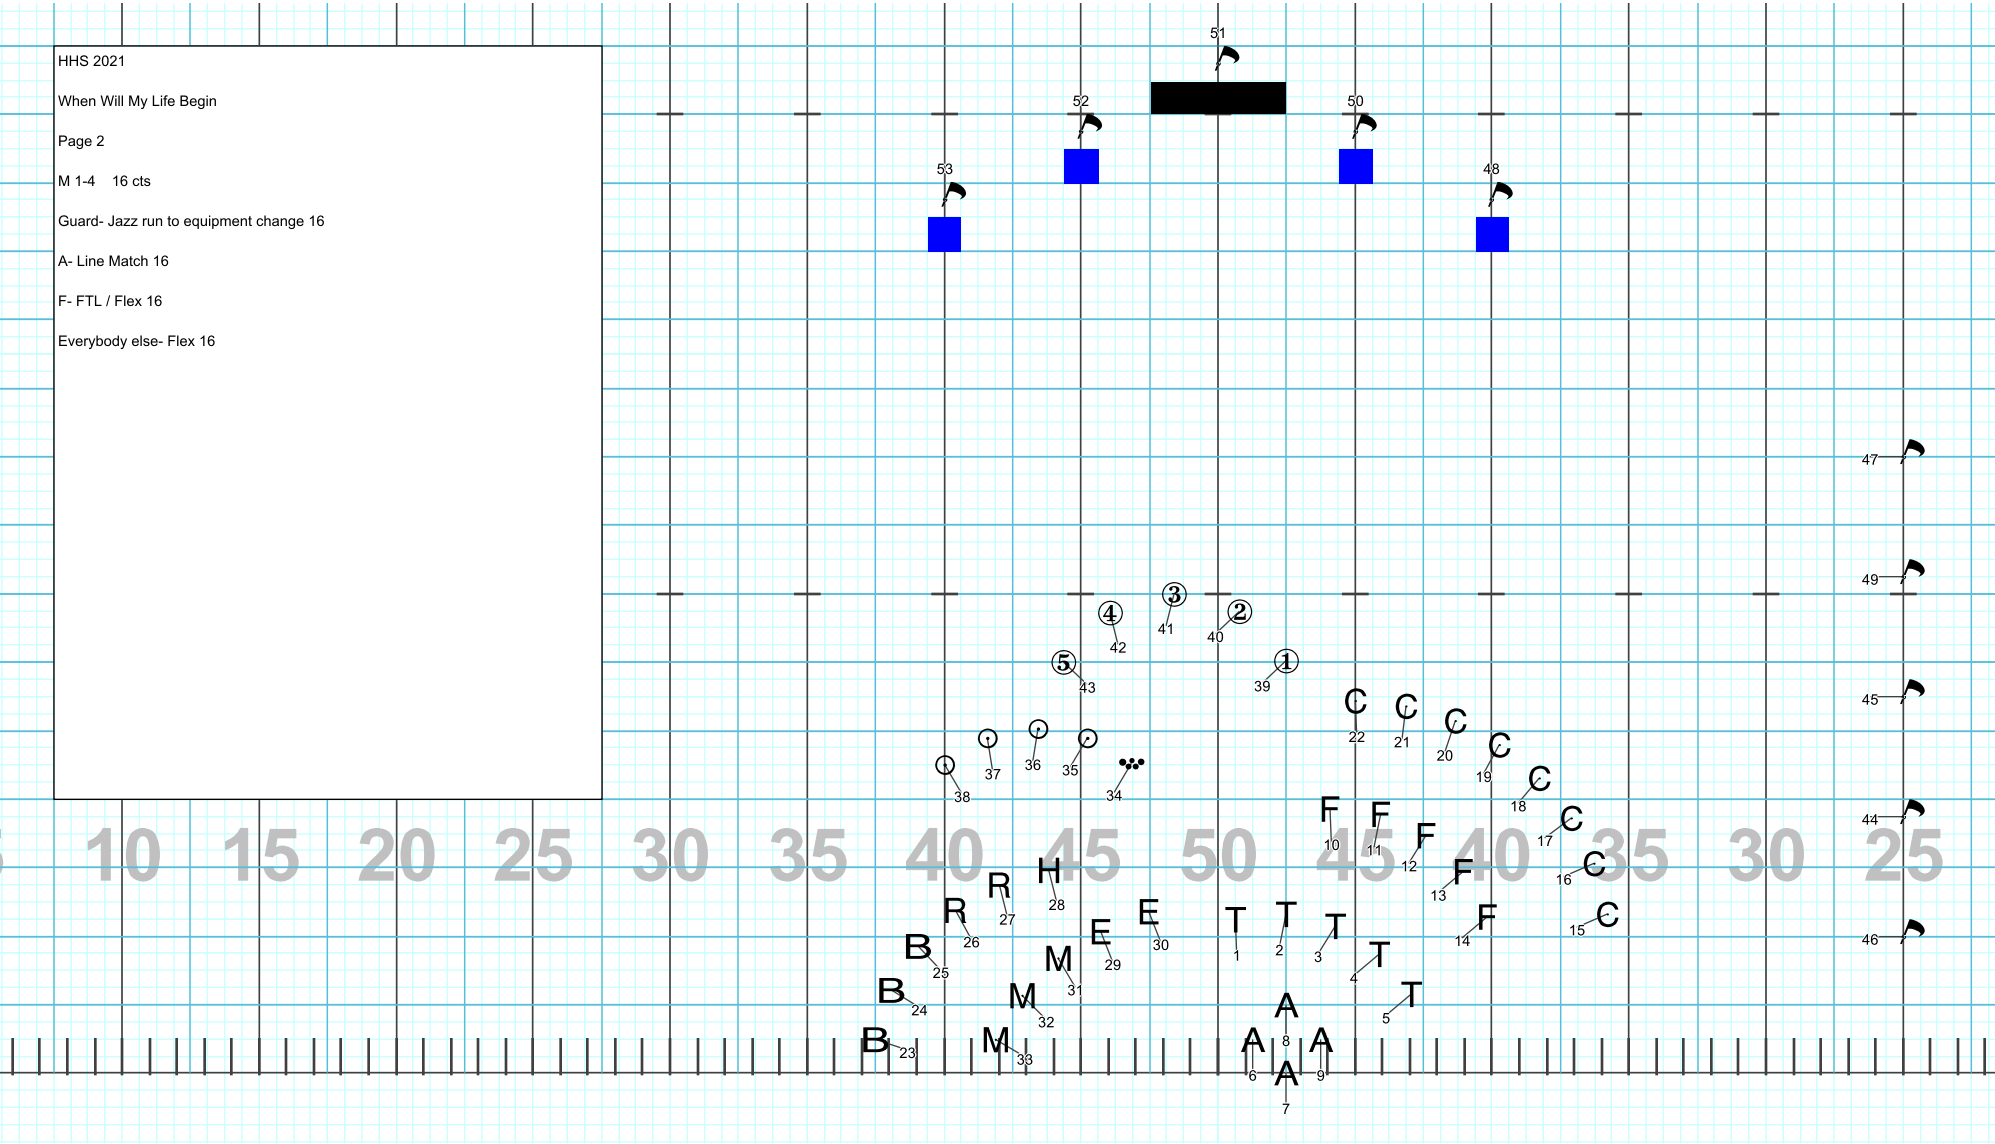

When Will My Life Begin HHS2021

Licensed to: Woodbridge High School
Created on Pyware 3D.

HHS 2021
When Will My Life Begin
Page 2
M 1-4 16 cts
Guard- Jazz run to equipment change 16
A- Line Match 16
F- FTL / Flex 16
Everybody else- Flex 16

Director Viewpoint

Set #2 Counts: 16