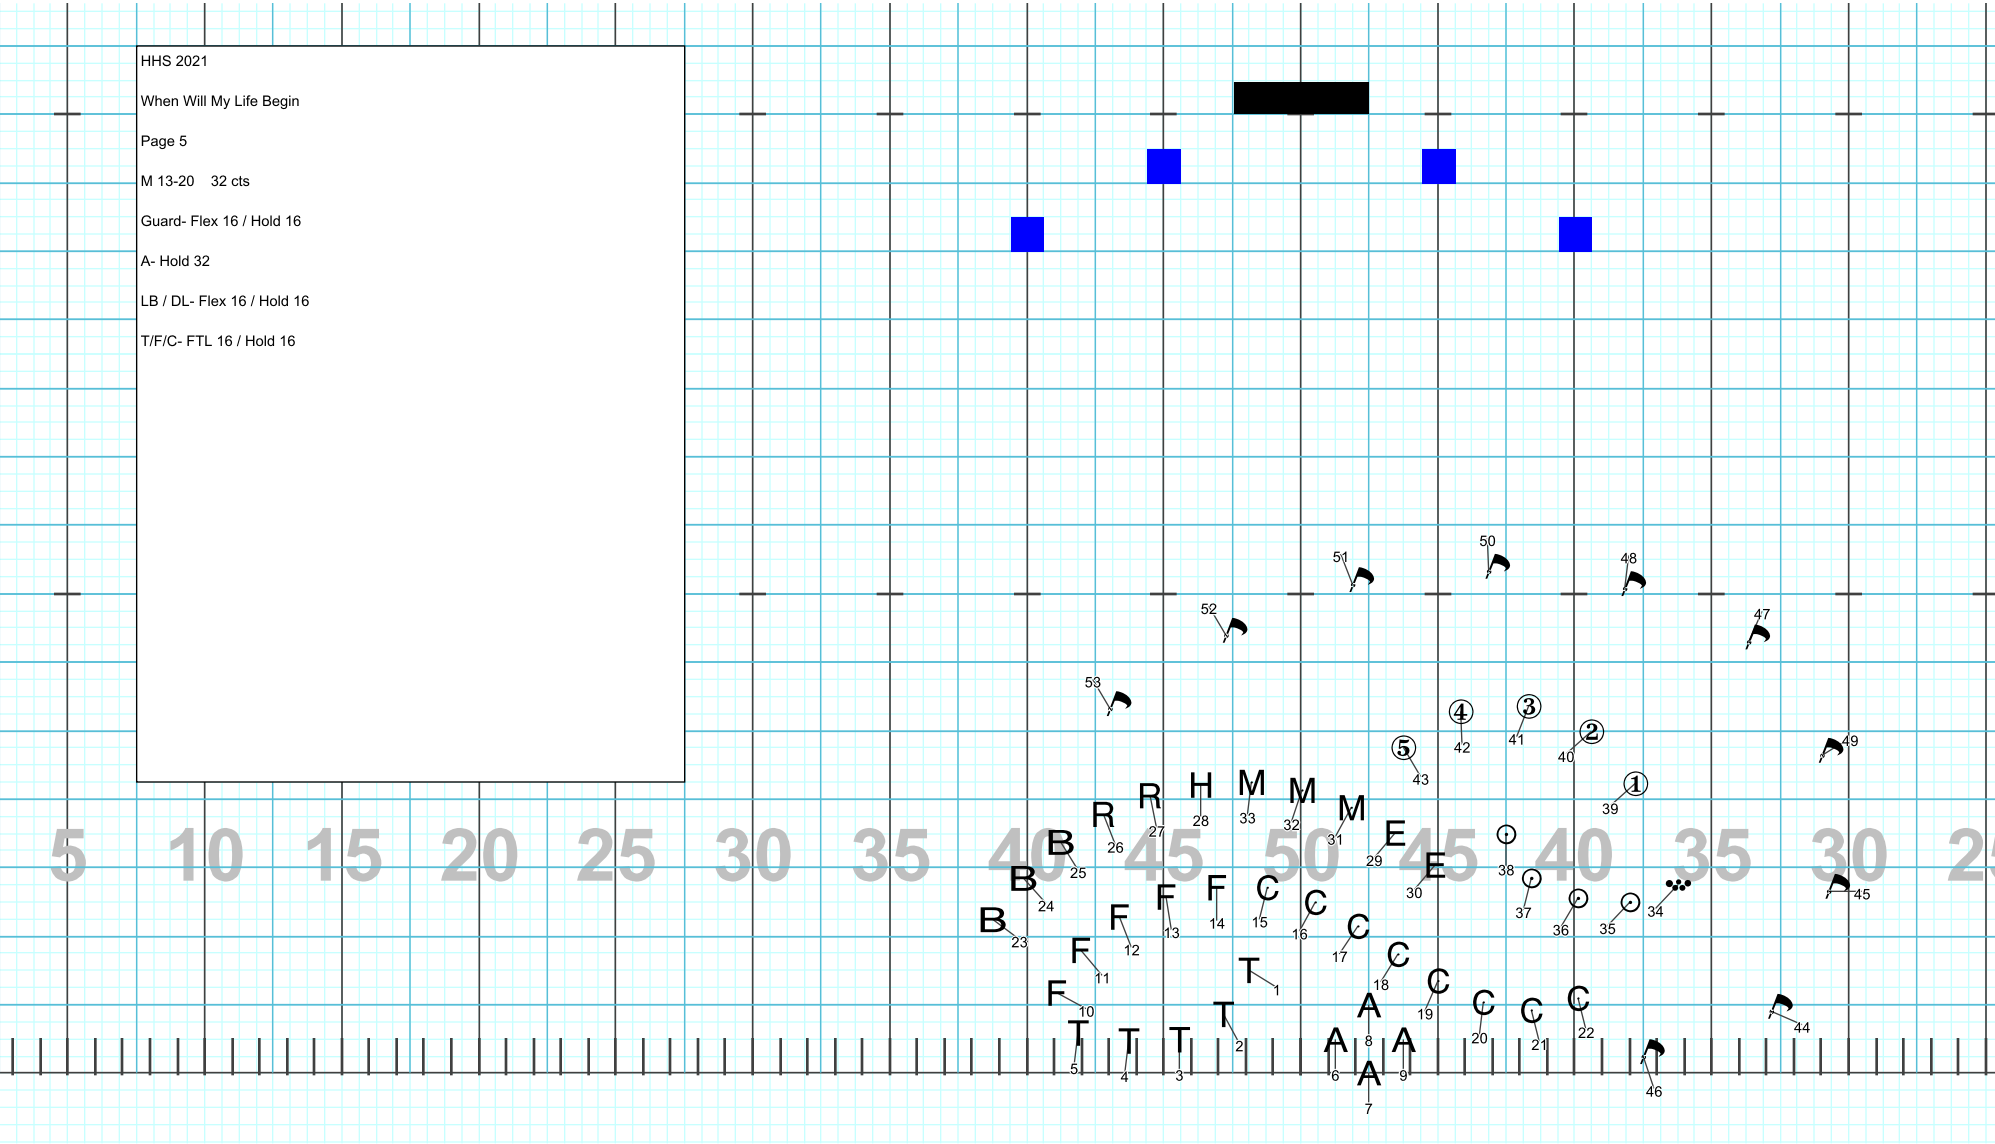

5 10 15 20 25 30 35 40 45 50 45 40 35 30 25

Director Viewpoint

Set #4 Counts: 16

When Will My Life Begin HHS2021

Licensed to: Woodbridge High School
Created on Pyware 3D.

HHS 2021
 When Will My Life Begin
 Page 5
 M 13-20 32 cts
 Guard- Flex 16 / Hold 16
 A- Hold 32
 LB / DL- Flex 16 / Hold 16
 T/F/C- FTL 16 / Hold 16